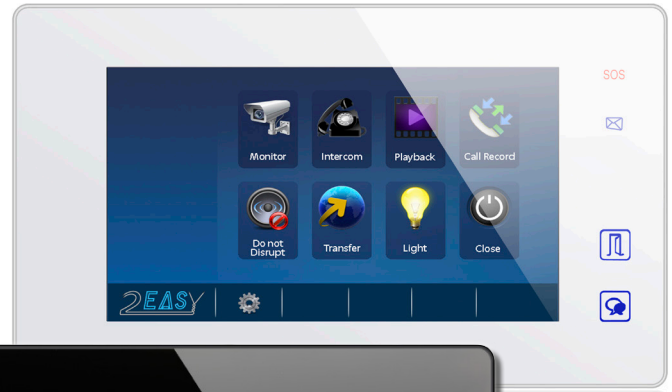

### Range: 2-Easy

**The CDV47 is a 2-wire, 7-inch digital colour, TFT monitor with touch screen and picture/video memory.**

The new stylish design has many more added functions such as SOS SMS to mobile phone via GSM, room to room intercom, call divert and also a 800 x 480 pixels high resolution. The modern styling suits all environments and is compatible with all CDVI door stations.

The 2EASY system from CDVI offer convenient and high quality video entry. Connection throughout is 2-wire, non polarised, so installation and maintenance is simple and straightforward.

*Black housing is standard; white optional*